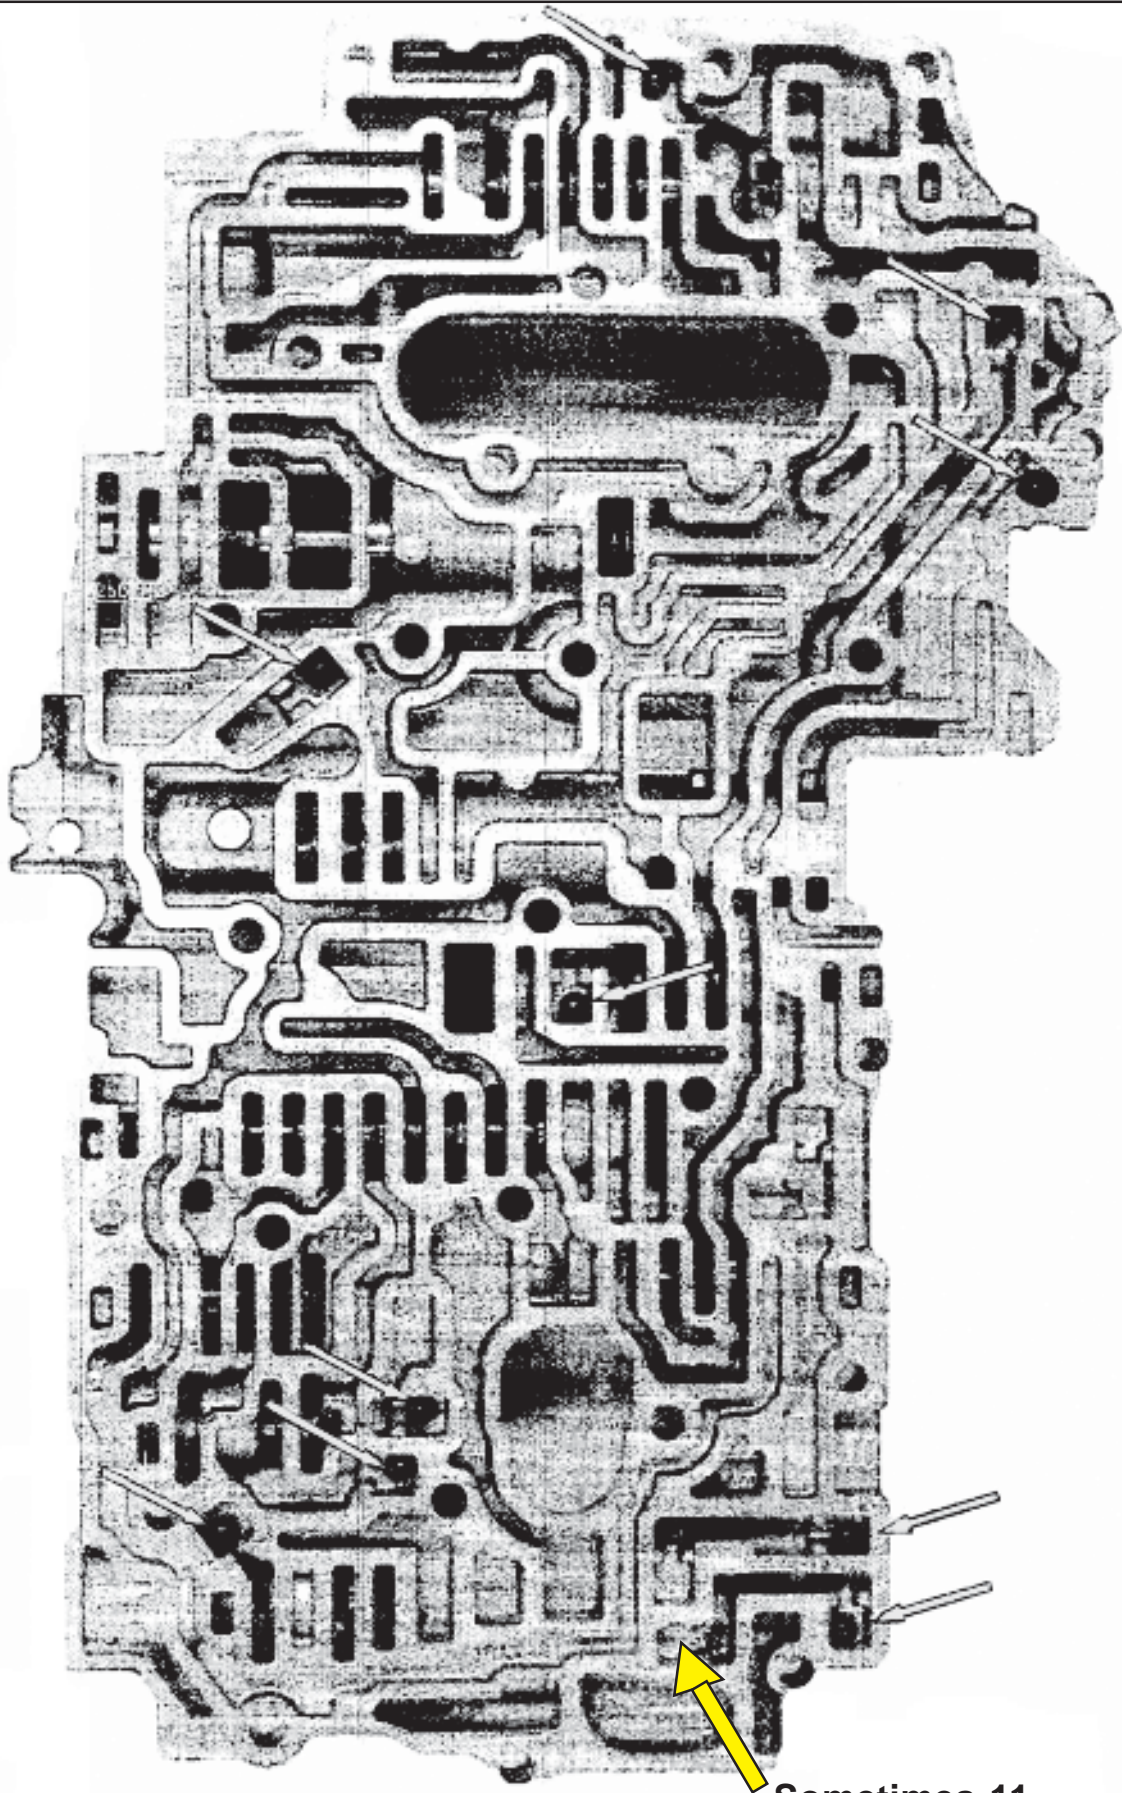

Sometimes 11
Checkballs